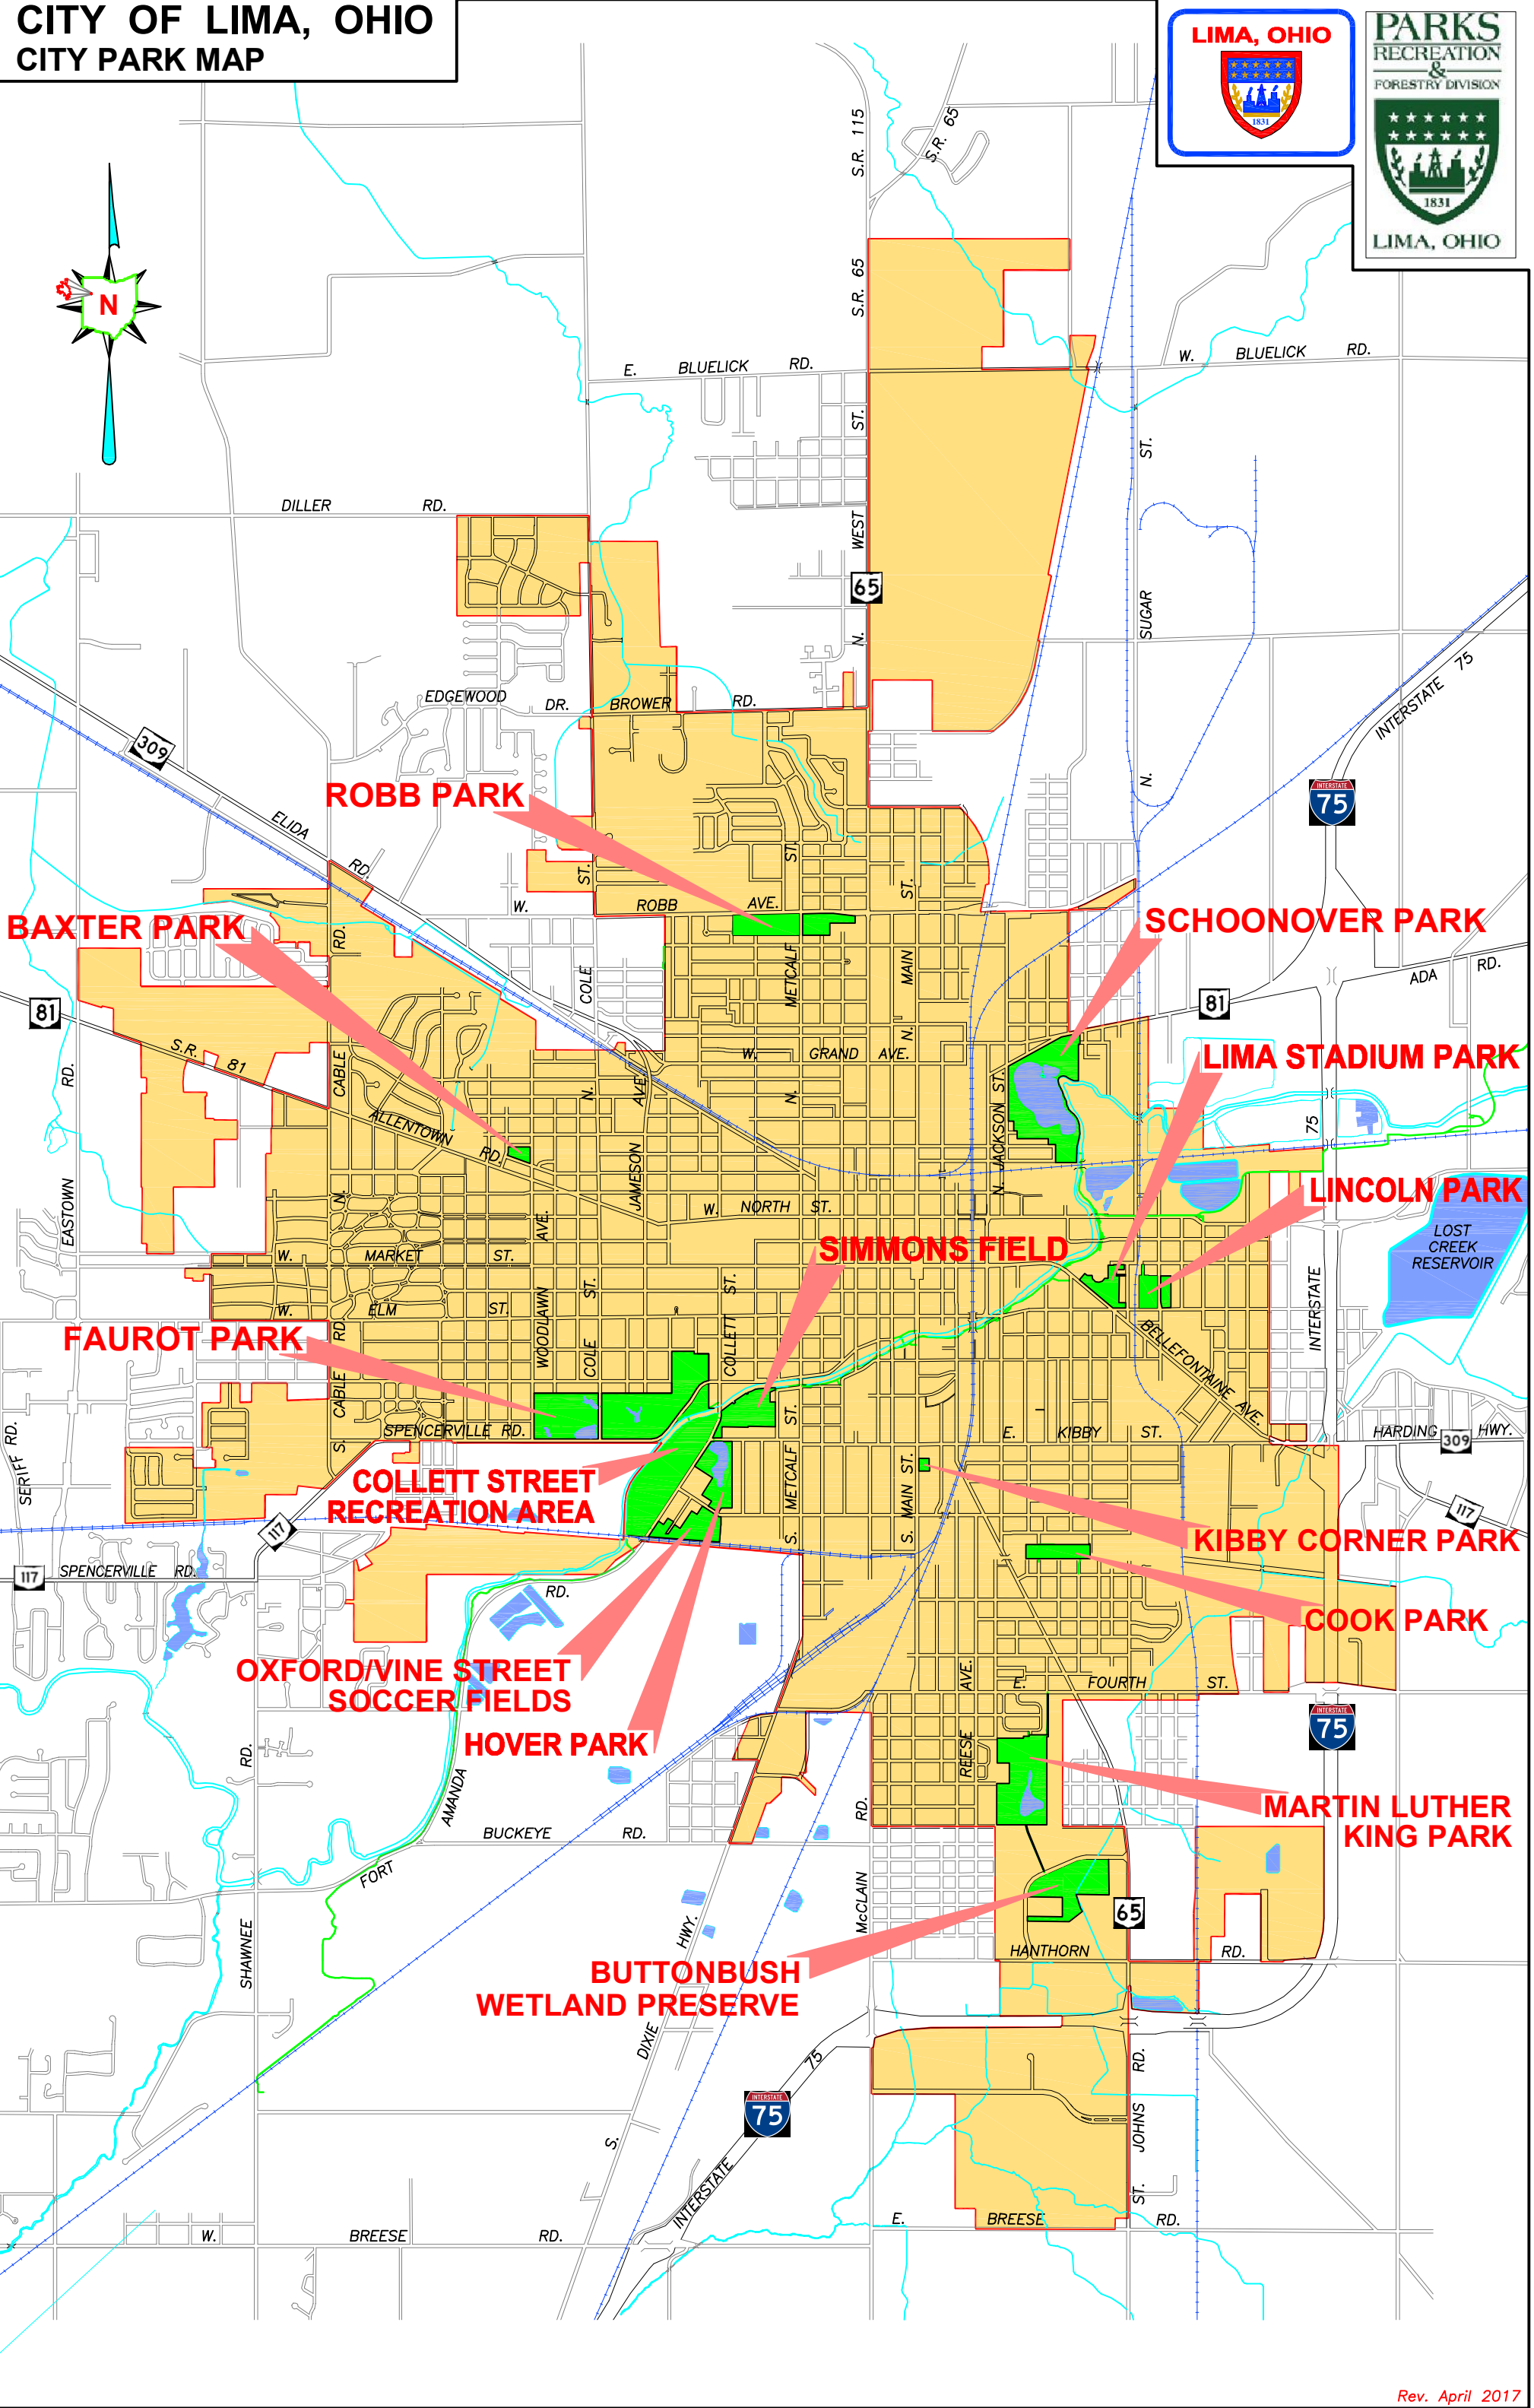

# CITY OF LIMA, OHIO CITY PARK MAP

**ROBB PARK**

**BAXTER PARK**

**SCHOONOVER PARK**

**LIMA STADIUM PARK**

**LINCOLN PARK**

**SIMMONS FIELD**

**FAUROT PARK**

**COLLETT STREET RECREATION AREA**

**KIBBY CORNER PARK**

**COOK PARK**

**OXFORD/VINE STREET SOCCER FIELDS**

**HOVER PARK**

**MARTIN LUTHER KING PARK**

**BUTTONBUSH WETLAND PRESERVE**